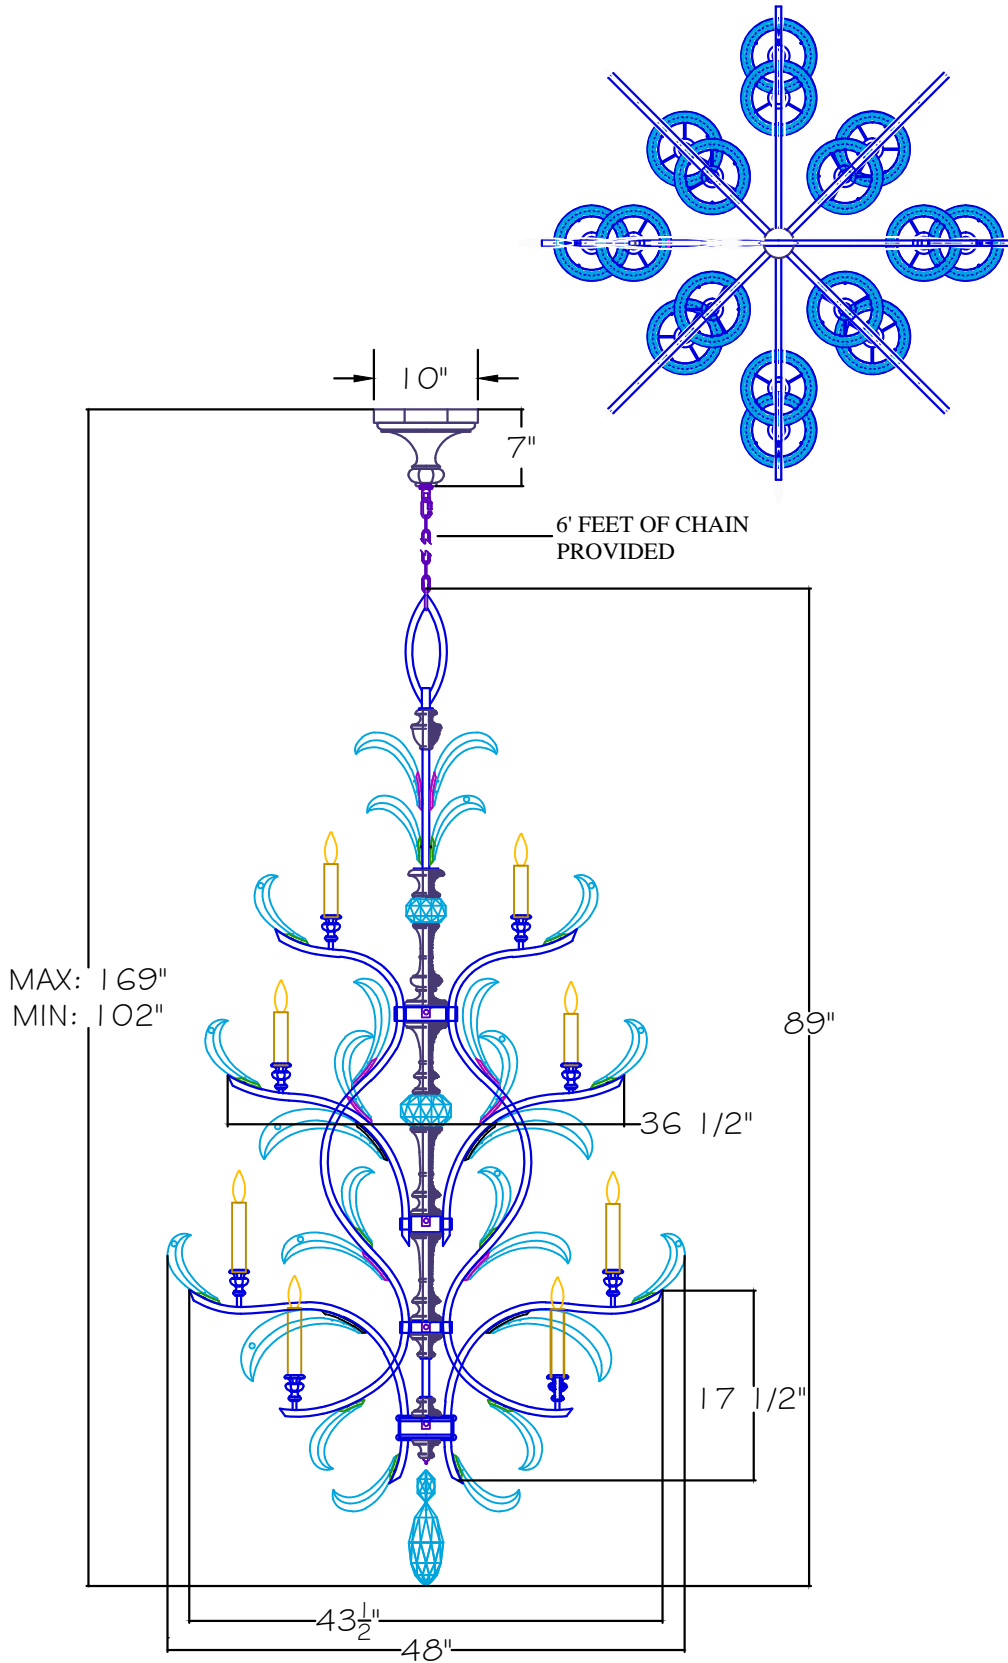

CUSTOMER REFERENCE DRAWING

STYLE CONFIGURATIONS:

-ST SILVER

762940 GOLD

-SF4 SILVER

-SF3 GOLD

This drawing, specifications and the product depicted are the exclusive property of Fine Art Handcrafted Lighting®. In compliance with US copyright and patent requirements, notice is hereby given that this document and the product depicted shall not be copied, altered or used in any manner without the expressed written consent of Fine Art Handcrafted Lighting®.

www.finearthl.com

Tel:(305) 821-3850  
FINE ART LAMPS®

Fax:(305) 513-5736

STYLE NUMBER:

704040

DATE:

4/17/2020