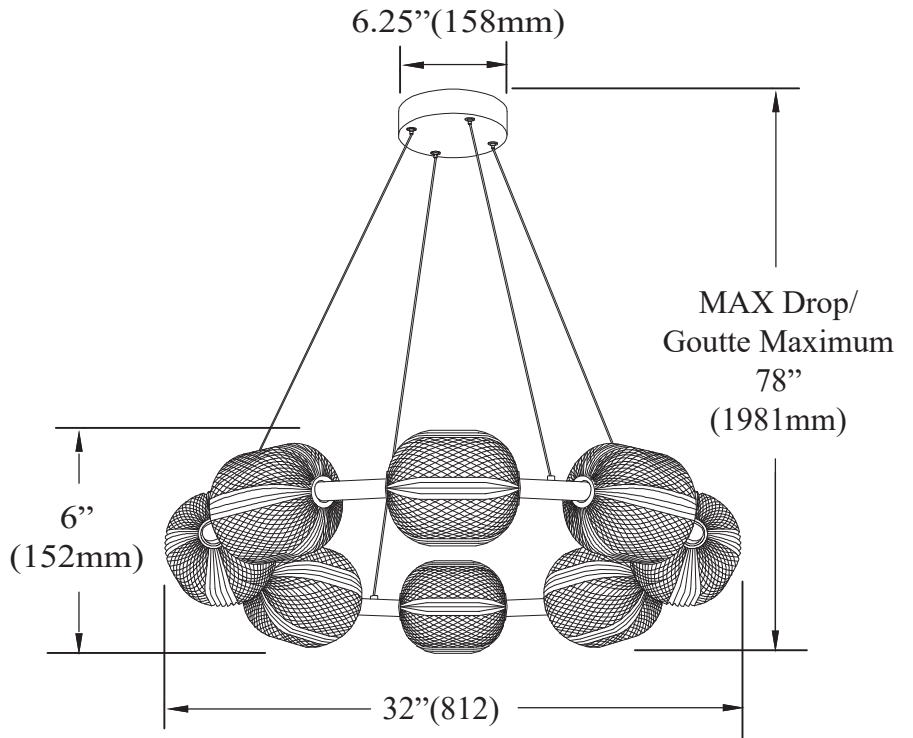

PRI-3256LEDP

56W DC LED
3000K CRI90+
3600 Initial Lumens
1900 Delivered Lumens
Included/Inclus
Input:120V

Dimmable/Réglable
Compatible dimmers
listed next page/
Gradateurs compatibles
lisés page suivante