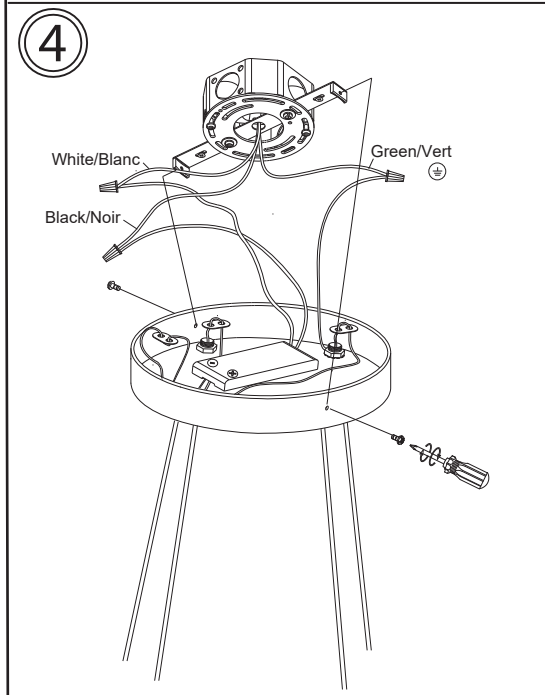

PRI-3256LEDP

56W DC LED
3000K CRI90+
3600 Initial Lumens
1900 Delivered Lumens
Included/Inclus
Input:120V

Dimmable/Réglable
Compatible dimmers
listed next page/
Gradateurs compatibles
lisés page suivante