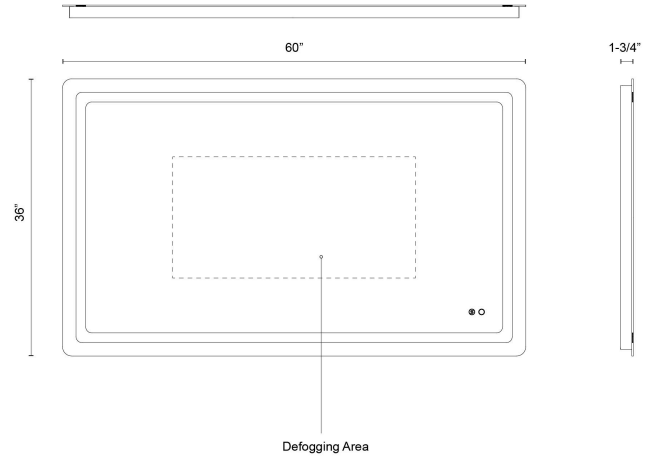

## Seneca 60-in Vanity Mirror

Model	Color Temperature	Wattage	Voltage	Total Lumens	Delivered Lumens	Dimmer Support (Optional, Not Included)
<b>VM31160-5CCT</b> VM31160-5CCT	5CCT,2700K,3000K,3500K,4000K,5000K	86W	120V	2250lm	650lm*	

### SPECIFICATION DETAILS

Fixture Dimensions	W60" x H36" x E1-3/4"
Location	Damp
Dimming Range	100% - 10%
Glass Details	Frosted Glass
Illumination Direction	Front
Light Source/Life	LED (50,000 hours) 90CRI
Material	Steel, Aluminum, Glass
Mounting Direction	Wall Mount Horizontal or Vertical
Height from Center	18"
Compliance	<b>ADA Certified:</b> Yes <b>UL Certified:</b> Yes