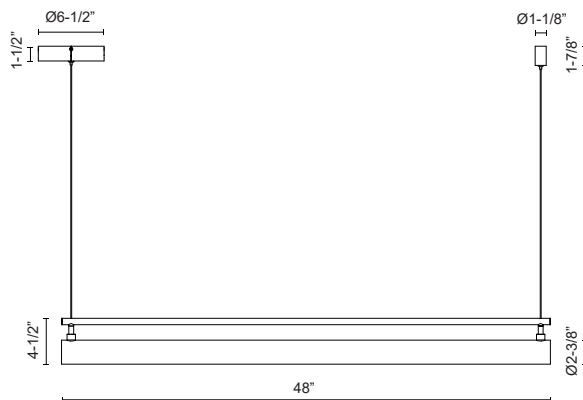

Adjustable Side Canopy Option

KUZCO

CANADA: 19054 28TH AVENUE - SURREY, BC V3Z 6M3

USA: 3035 E. LONE MOUNTAIN ROAD - LAS VEGAS, NV 89081

WWW.KUZCOLIGHTING.COM

© 2021 KUZCO LIGHTING. ALL RIGHTS RESERVED.

COMMENT