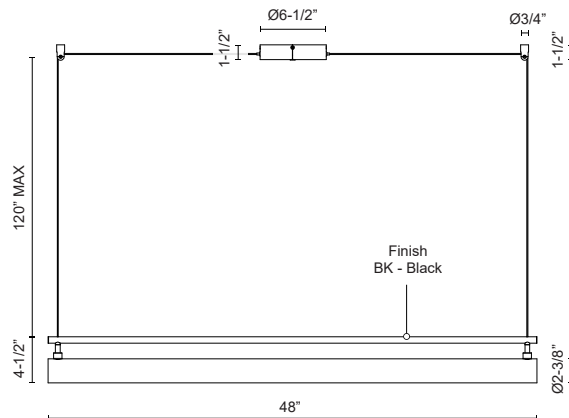

GRAMERCY LP70148-UNV

PENDANTS

PROJECT

DESCRIPTION

Glass cylinder with frosted white interior coating and aluminum die-cast body

SPECIFICATION DETAILS

Fixture Dimensions	L48" x W2-3/8" x H4-1/2"
Light Source	LED with DC Driver
Wattage	40W
Total Lumens	3990lm
Delivered Lumens	BK-3384lm*
Voltage	120-277V
Color Temperature	3000K
CRI (Ra)	90CRI
Optional Color Temps	2700K - 5000K Available, Minimum Order Quantities Apply
LED Rated Life	50,000 hours
Dimming	100% - 10%, TRIAC or ELV Dimmer (Not Included)
Glass Details	Frosted Glass
Adjustable	Yes
Wire Length	120" Max
Wire Type	Black Wire
Minimum Hang Height	8"
Sloped Ceiling Adaptable	Yes
Location	Dry
Material	Aluminum + Glass
CEC Title 24 JA8	Yes, JA8-2022
Canopy Dimensions	D6-1/2" x H1-1/2"
Paint Finish	BK02
Finish Option(s)	Black

* For custom options, consult factory for details.

* For warranty information, please visit www.kuzcolighting.com/warranty