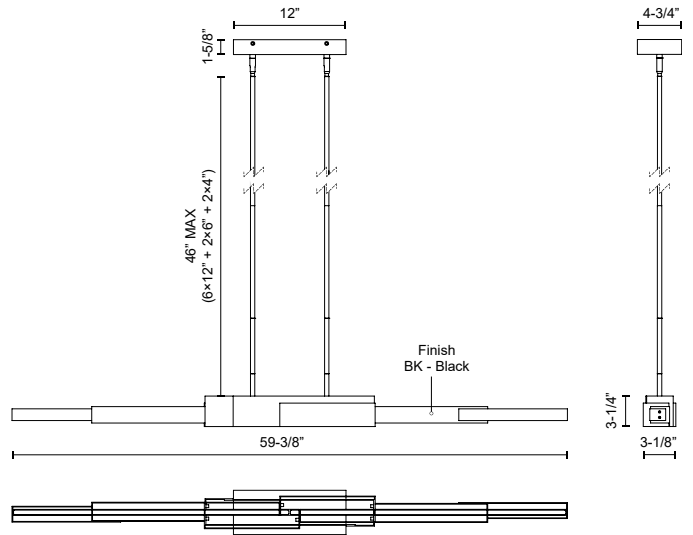

ENZO LP29560-UNV

PENDANTS

PROJECT

SPECIFICATION DETAILS

Fixture Dimensions	L59-3/8" x W3-1/8" x H3-1/4"
Light Source	LED with DC Driver
Wattage	62W
Total Lumens	5100lm
Delivered Lumens	3317lm
Voltage	120-277V
Color Temperature	3000K
CRI (Ra)	90CRI
Optional Color Temps	2700K - 5000K Available, Minimum Order Quantities Apply
LED Rated Life	50,000 hours
Dimming	100% - 10%, TRIAC or ELV Dimmer (Not Included)
Diffuser Details	Frosted PC Diffuser
Adjustable	Yes
Rod Length	46" Max (6x12" + 2x6" + 2x4")
Minimum Hang Height	12"
Sloped Ceiling Adaptable	Yes, Up to 45 Degrees
Location	Dry
Illumination Direction	Up/Down
CEC Title 24 JA8	Yes, JA8-2022
Canopy Dimensions	L12" x W4-3/4" x H1-5/8"
Paint Finish	BK02
Material	Aluminum + PC

* For custom options, consult factory for details.

* For warranty information, please visit www.kuzcolighting.com/warranty

DESCRIPTION

The Enzo Collection is a modern take on the brilliance of Art-deco design. From the thoughtful details to the contemporary duotone finish, these fixtures are hard to appreciate without being seen in person. The lighting is omni directional, with frosted acrylic diffusers that are spectacular for setting a mood indoors

KUZCO

CANADA: 19054 28TH AVENUE - SURREY, BC V3Z 6M3
USA: 3035 E. LONE MOUNTAIN ROAD - LAS VEGAS, NV 89081

WWW.KUZCOLIGHTING.COM

© 2023 KUZCO LIGHTING. ALL RIGHTS RESERVED.

COMMENT