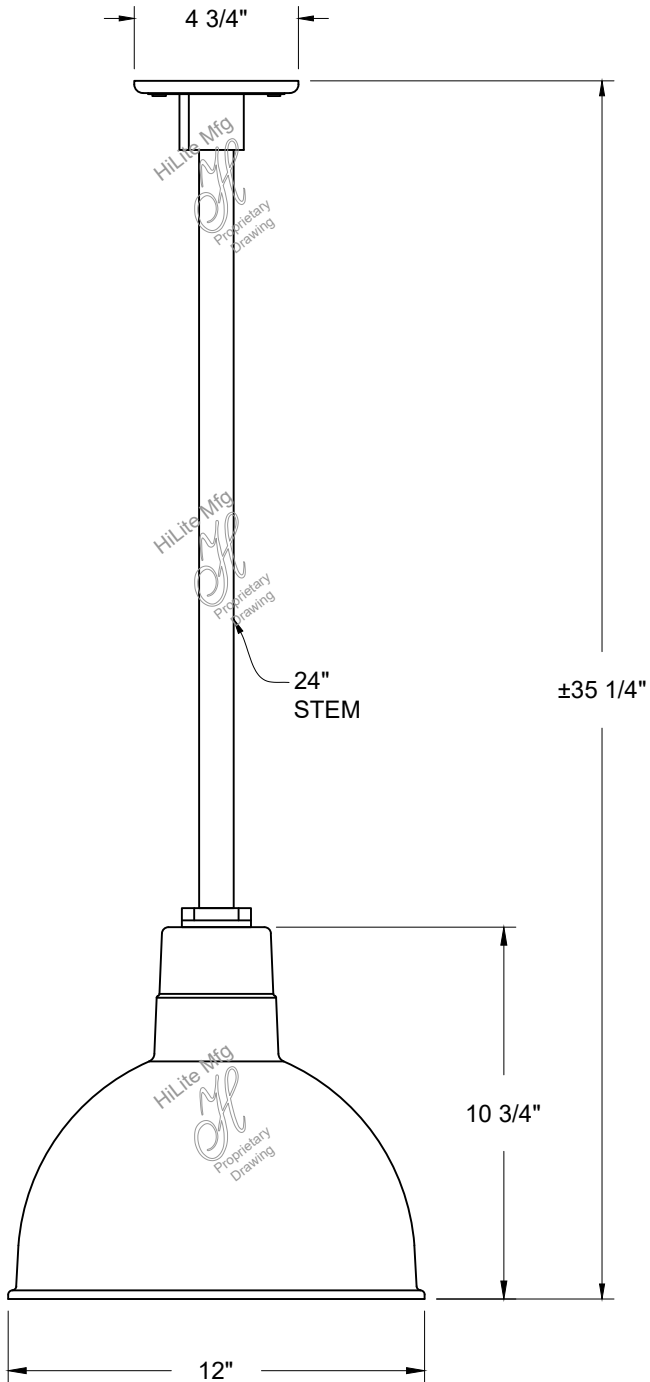

HiLite Mfg
 Proprietary Drawing

HiLite Mfg
 Proprietary Drawing

HiLite Mfg
 Proprietary Drawing

HiLite Mfg
 Proprietary Drawing

DAMP LOCATION

Item Number	Wattage	Voltage
H-QSN16112-SA/QSN24"ST3/QSNHDSMC	200W	120V

Finish
 91-Black, 93-White, 96-Galvanized,
 145-Oil Rubbed Bronze

Mounting
 Stem Mount

Lamp/Socket
 1-Medium Base INC

***Confidential and Proprietary. The information contained on this page is the sole property of Hi-Lite Mfg. Co., Inc. Any reproduction, redistribution, or use to profit from in part or as a whole without prior written authorization of Hi-Lite Mfg. Co., Inc. is unlawful, against trade laws and will be prosecuted to the fullest extent.